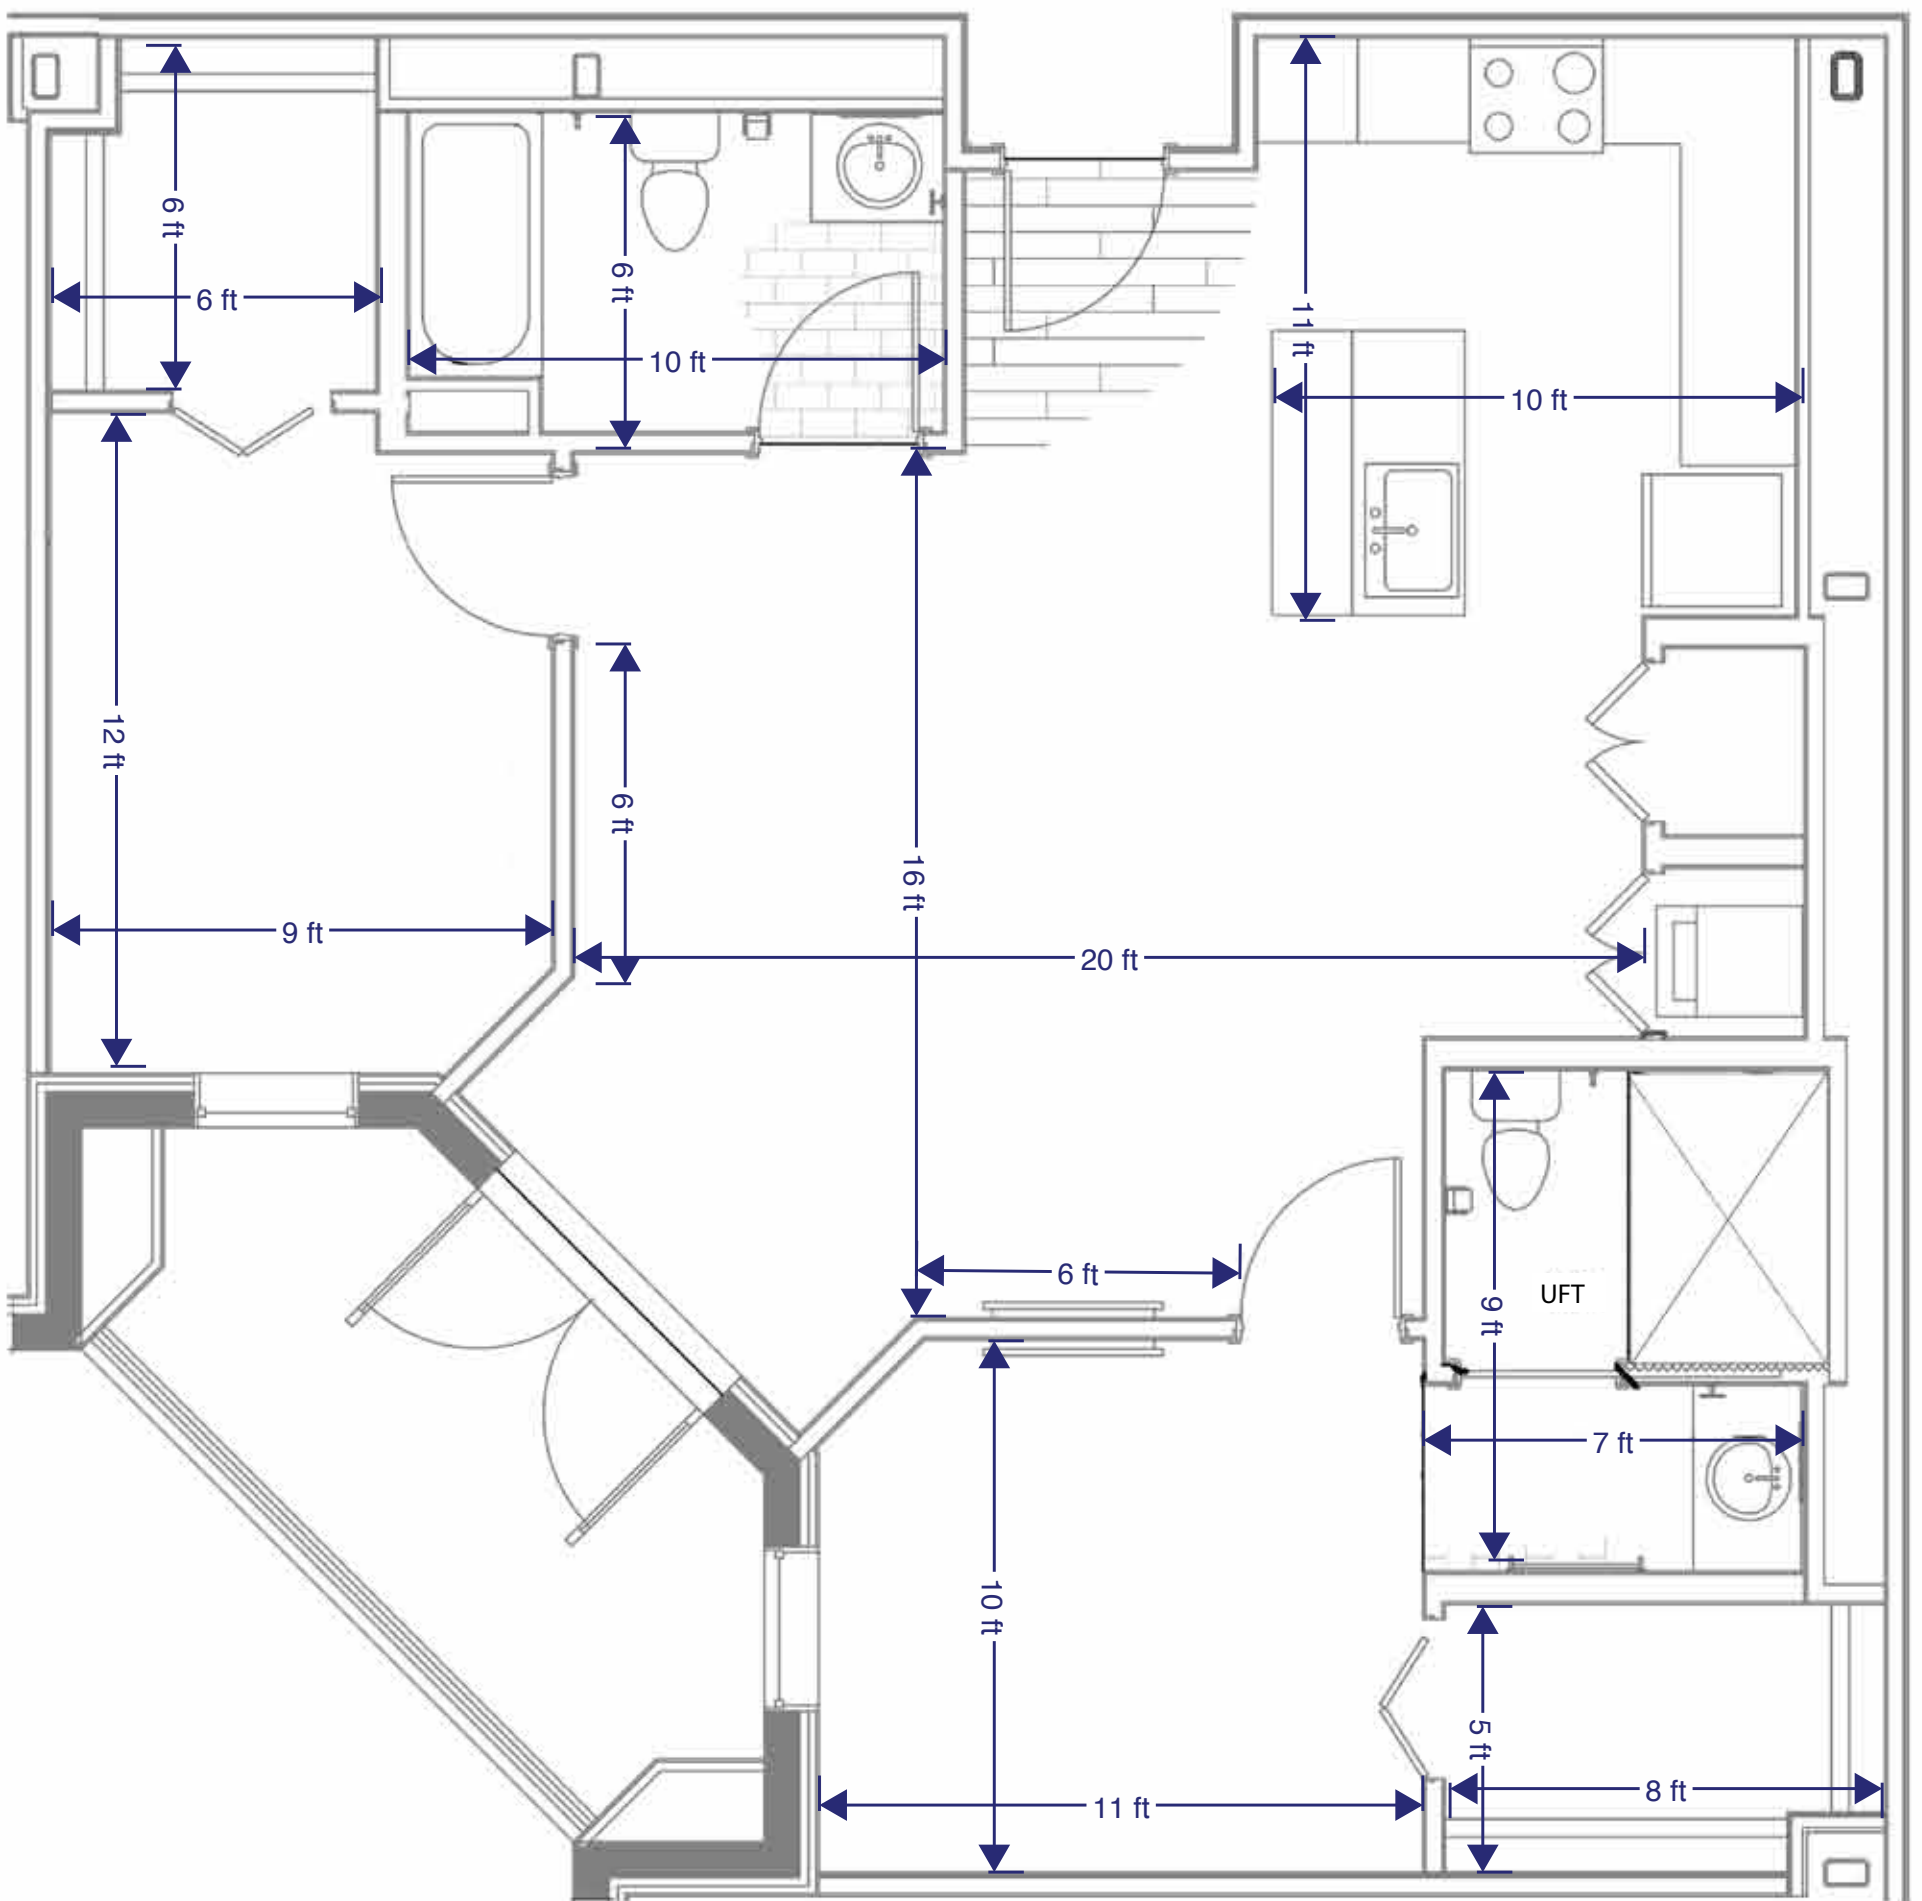

The Samoa

1,009 sq. ft. | 2 Bedroom | 2 Bathroom

Bright, sunny and spacious, the residences are available in one- and two-bedroom floor plans.