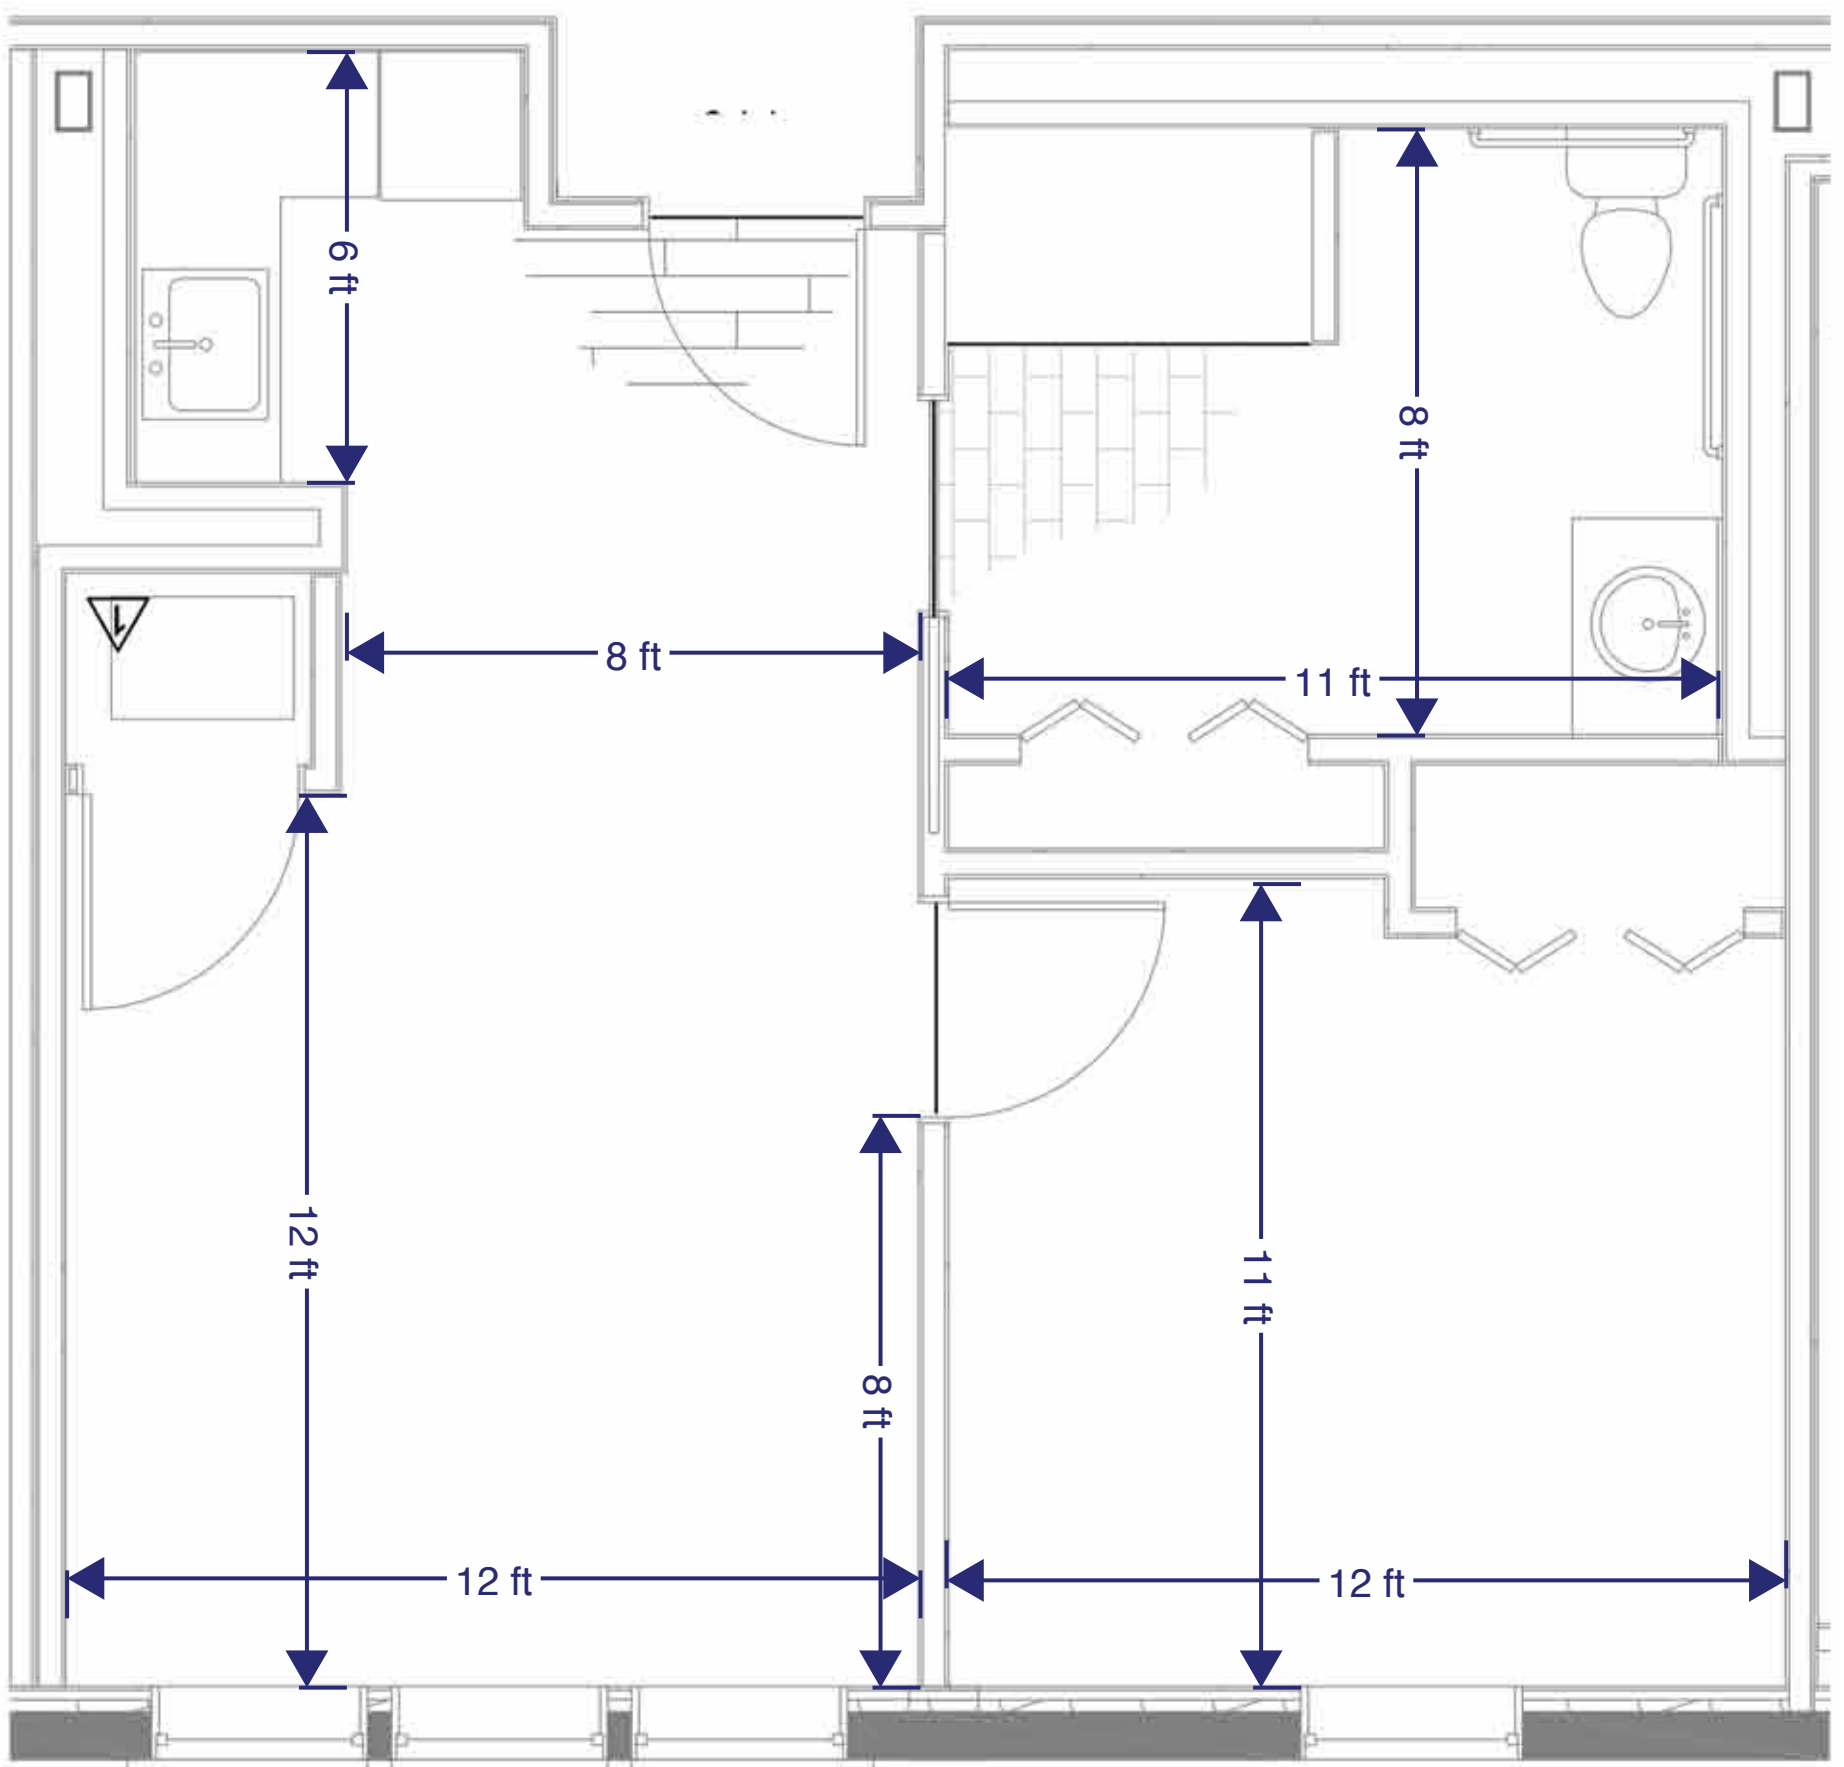

The Captiva

539 sq. ft. | 1 Bedroom | 1 Bathroom

With attentive, caring professionals on site 24/7, our residents and their families live with the calm confidence of knowing that support is available any hour of the day or night. All homes include a kitchenette and are exquisitely appointed with the finest finishes and fixtures.