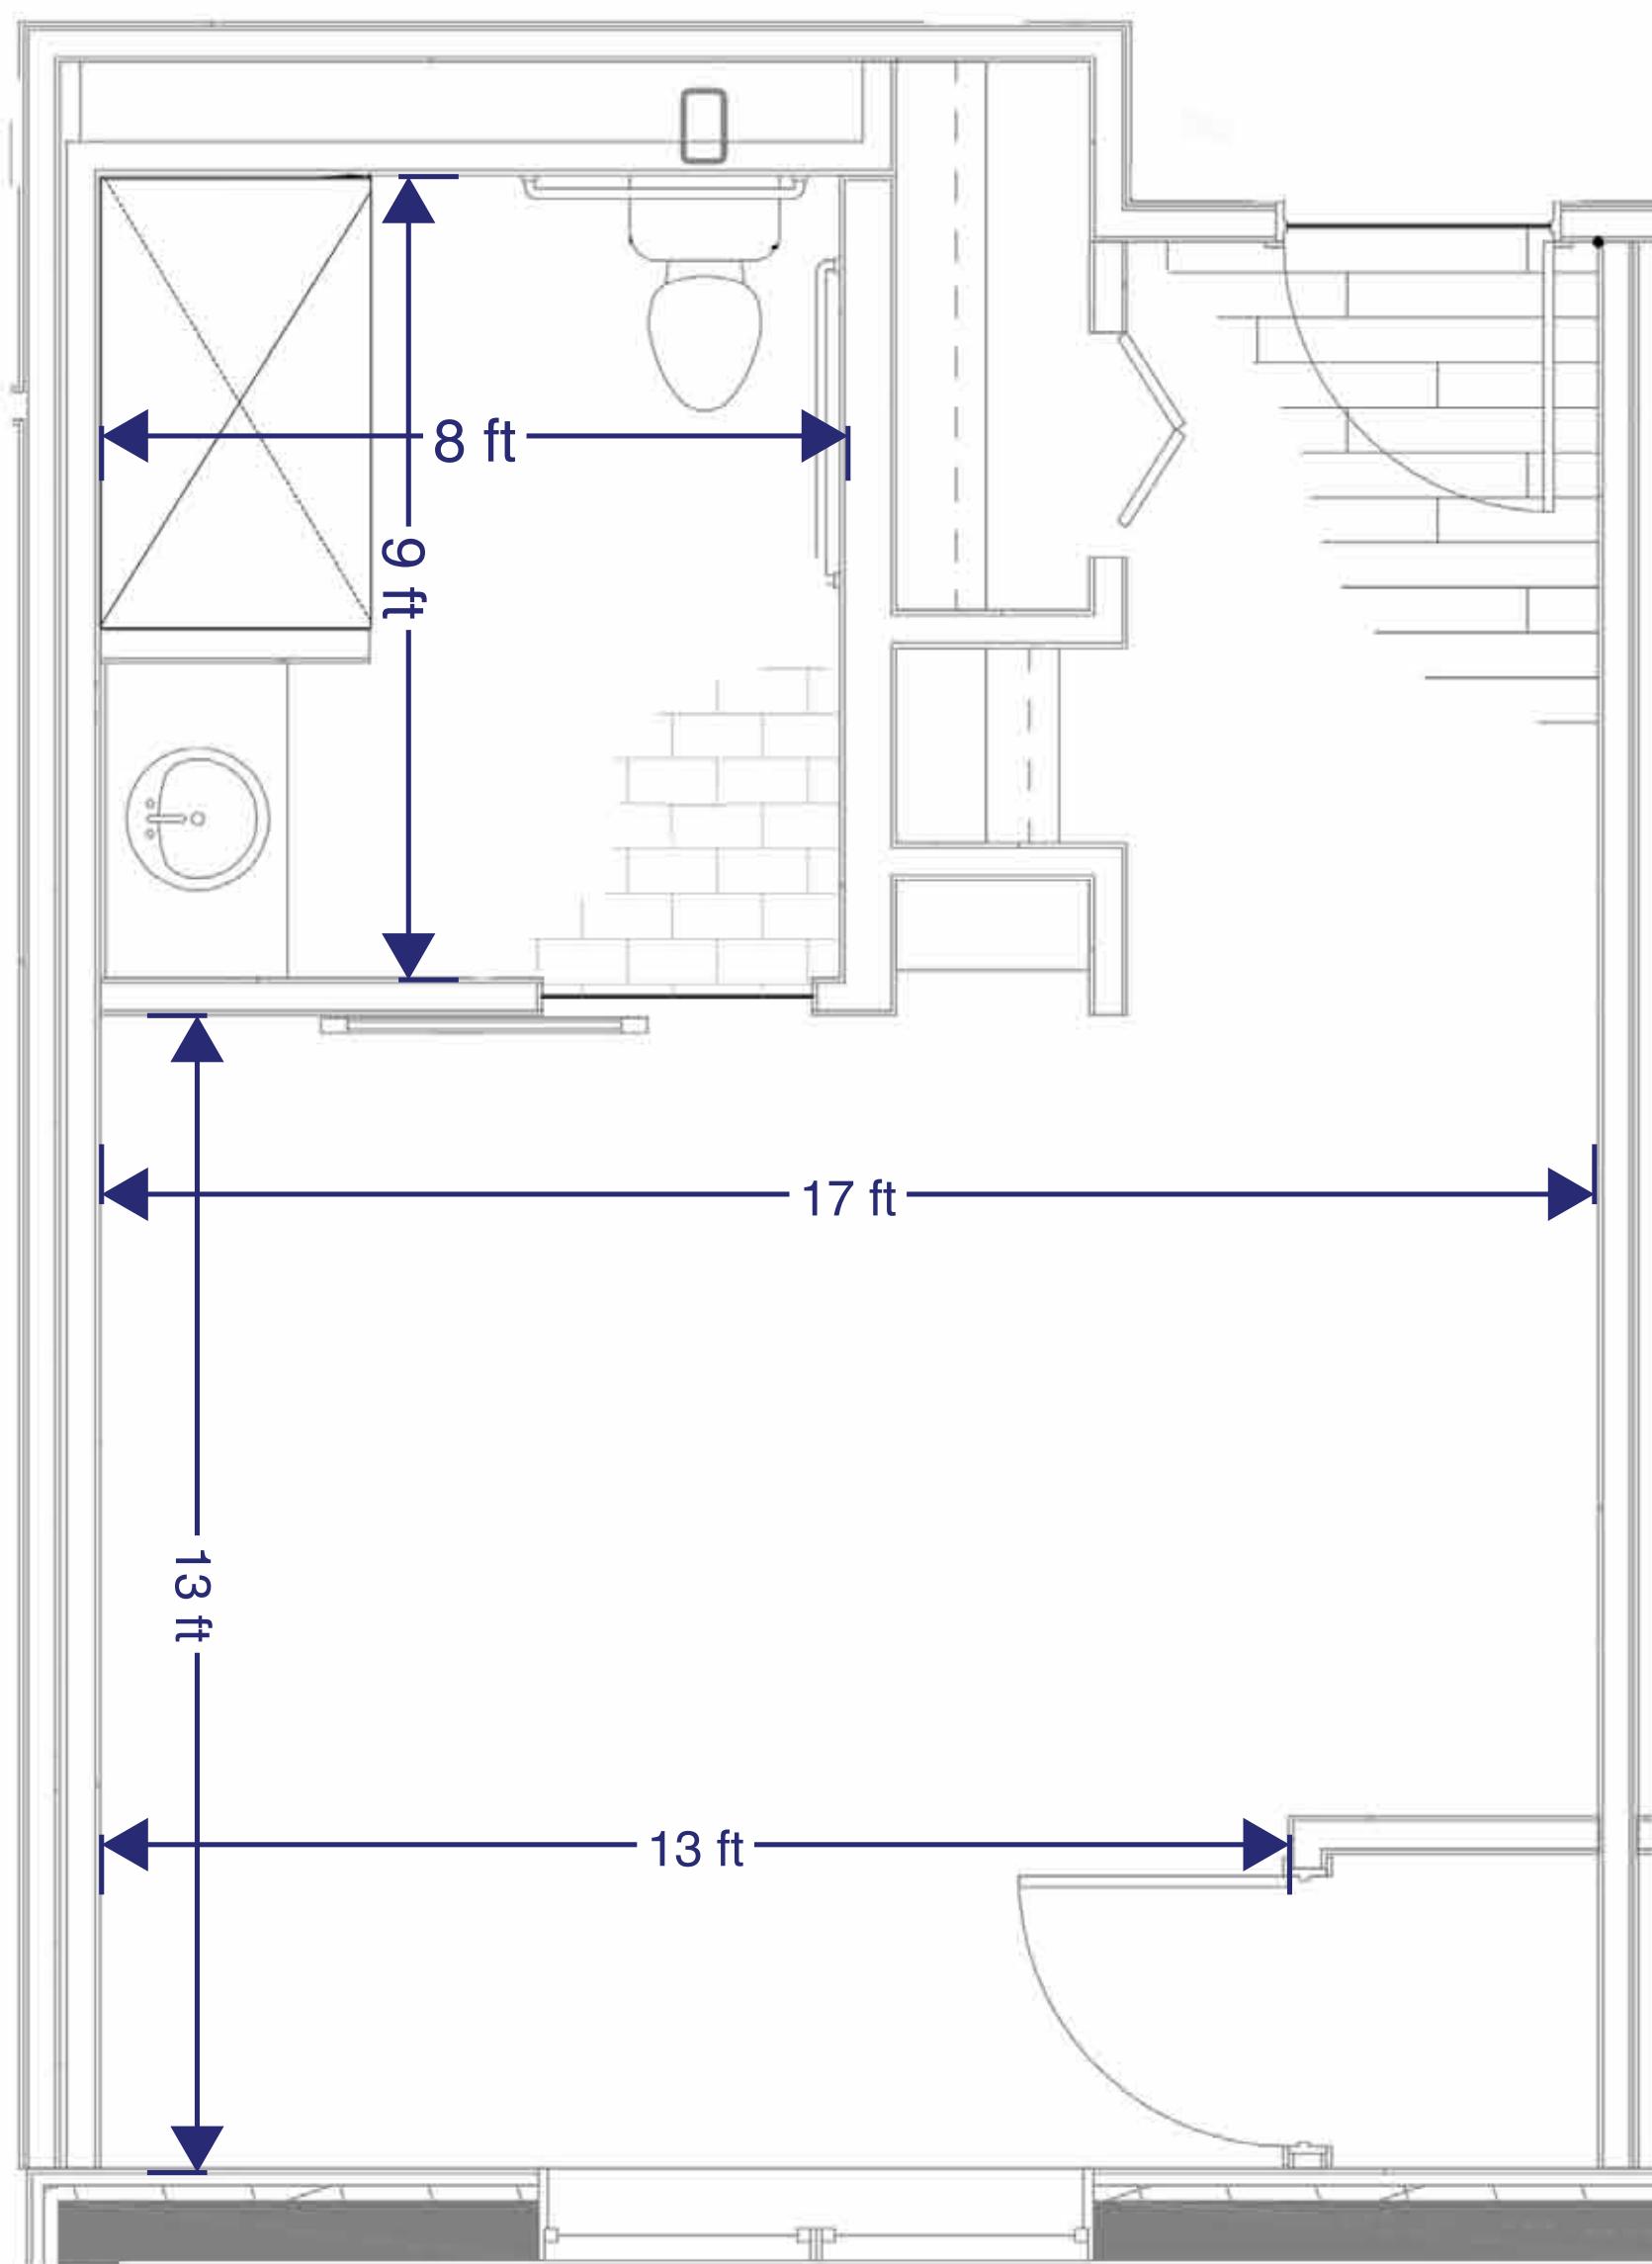

The Bermuda

402 sq. ft. | 1 Bedroom | 1 Bathroom

Our Private Suites provide comfort and dignity. They are beautifully appointed and welcoming. But more importantly, they have been purposefully designed to meet the needs of those with memory loss.