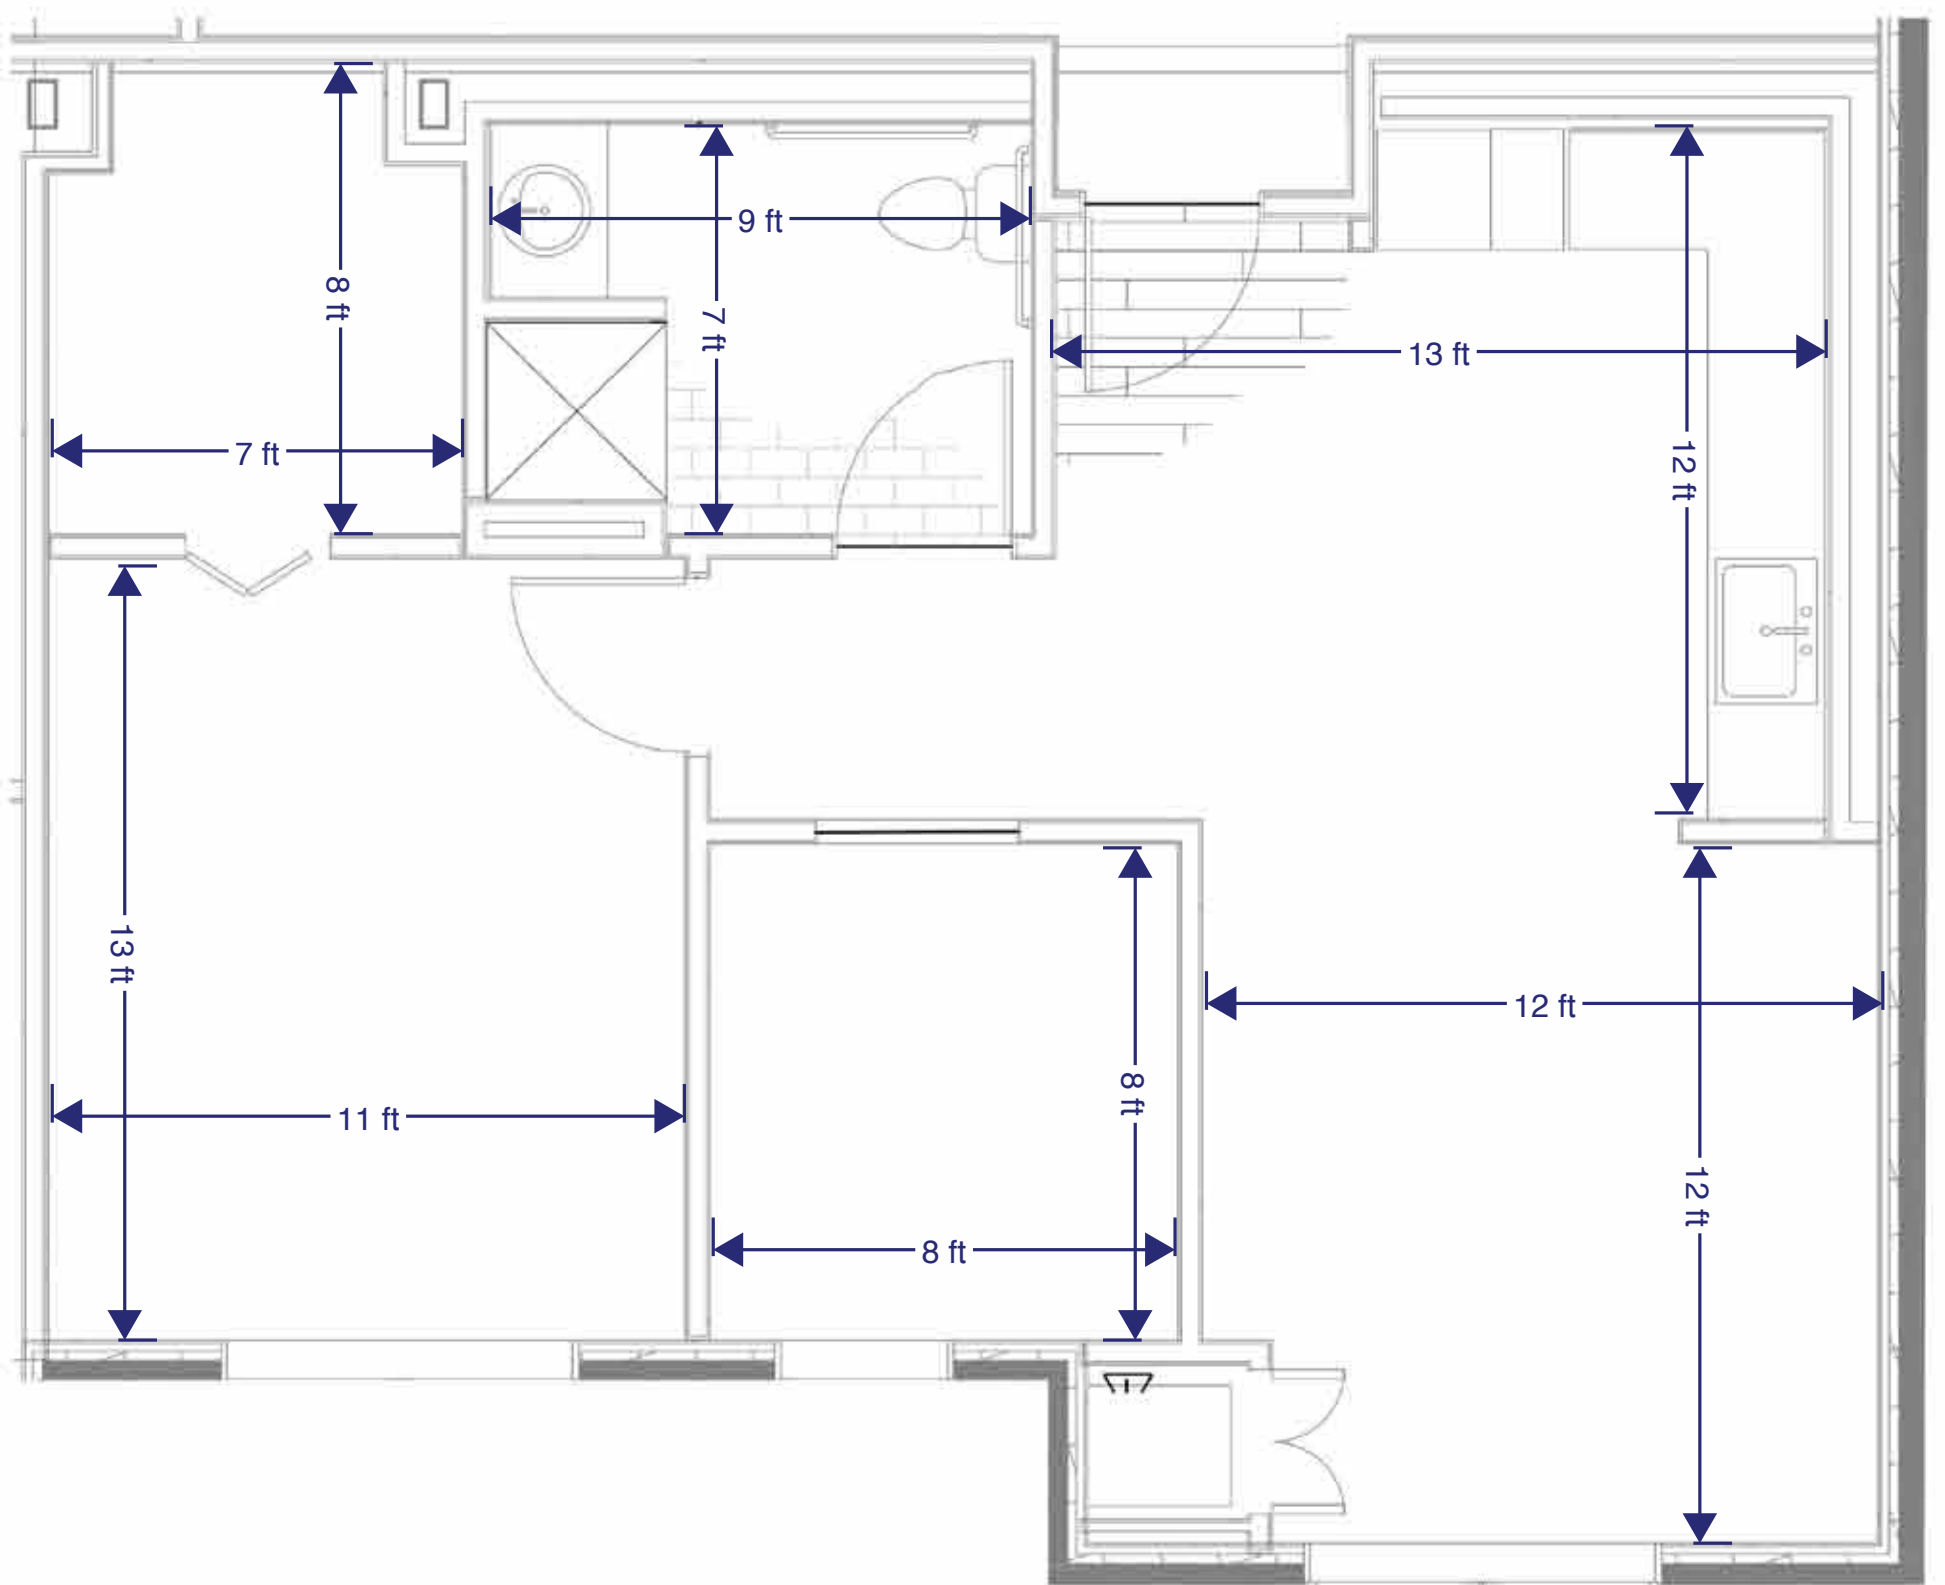

The Amelia

790 sq. ft. | 1 Bedroom | 1 Bathroom

With attentive, caring professionals on site 24/7, our residents and their families live with the calm confidence of knowing that support is available any hour of the day or night. All homes include a kitchenette and are exquisitely appointed with the finest finishes and fixtures.